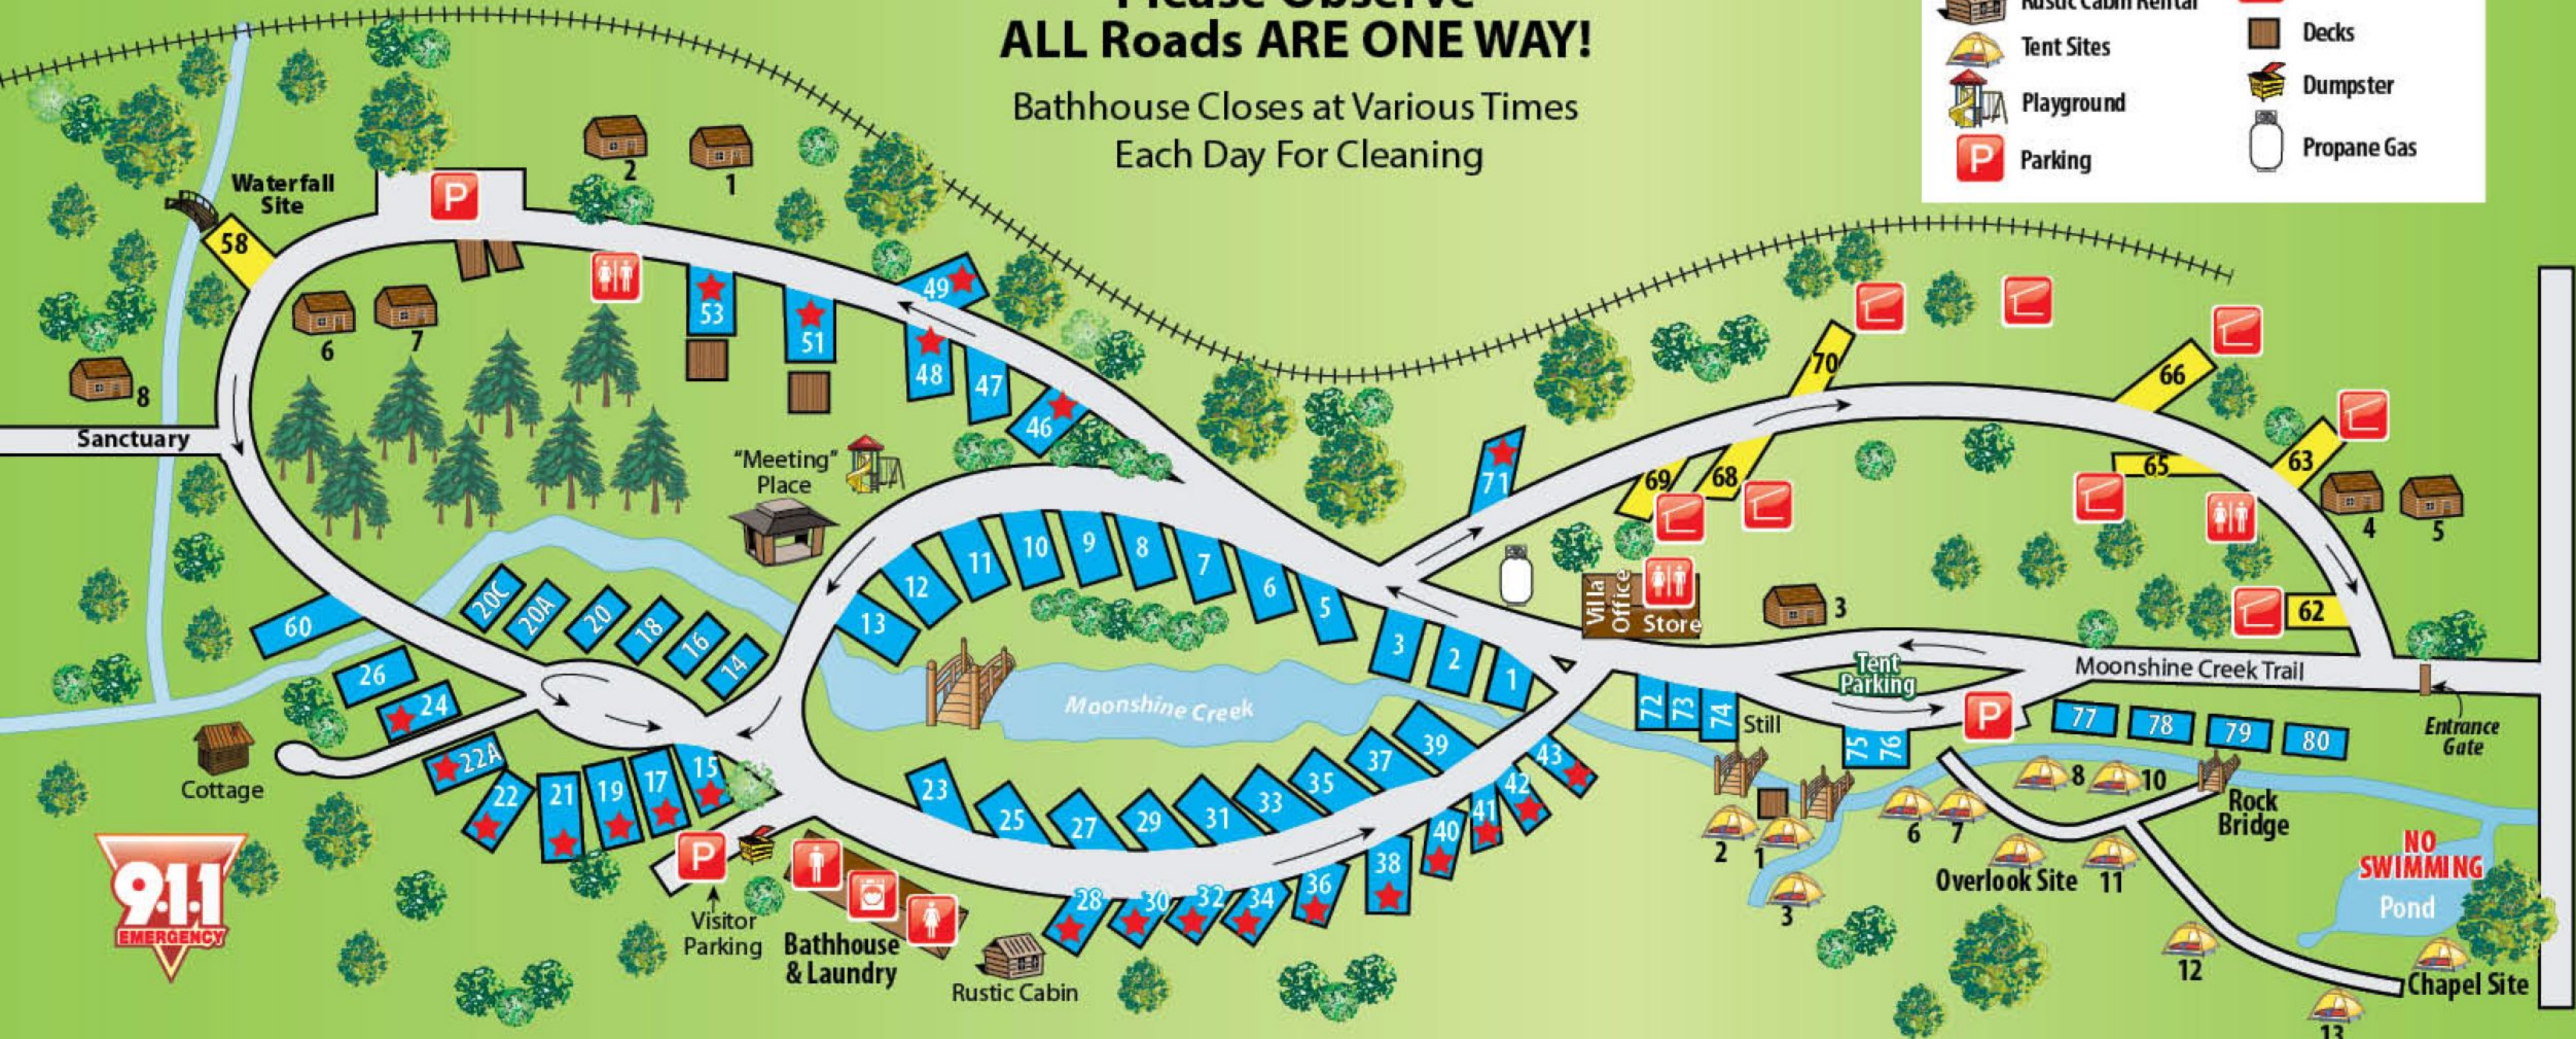

Moonshine Creek Campground

P.O. Box 10 • 2486 Dark Ridge Rd.
Sylva, NC 28779

828-586-6666

www.moonshinecreek.com

**5 MPH Speed Limit,
Slow Down!**

**Please Observe
ALL Roads ARE ONE WAY!**

Bathhouse Closes at Various Times
Each Day For Cleaning

LEGEND

- | | |
|----------------------------|-----------------|
| Electric/Water/Sewer Sites | Men Restrooms |
| Electric & Water Sites | Women Restrooms |
| Seasonal Sites | Restrooms |
| Camping Cabin | Laundry |
| Cottage Rental | Shelters |
| Rustic Cabin Rental | Decks |
| Tent Sites | Dumpster |
| Playground | Propane Gas |
| Parking | |

Your Site Number is:

MAP NOT TO SCALE

**Check-Out Time is
11:00 AM**